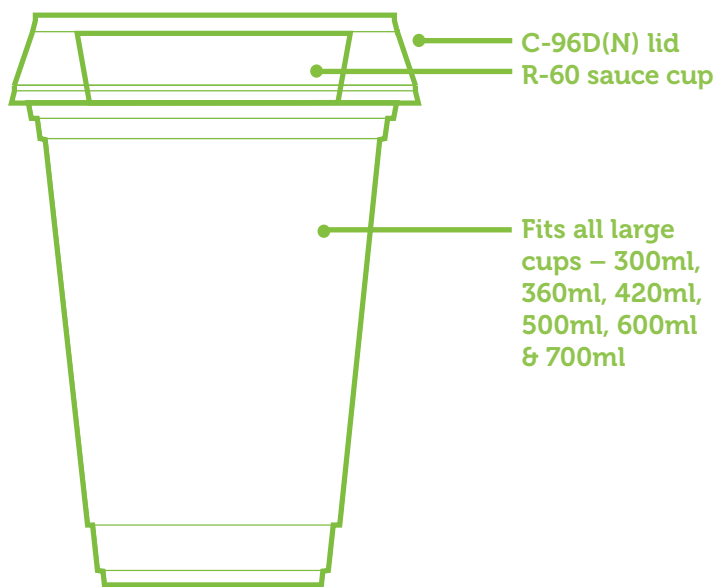

CARRY ALL BIOCUP

Separate our your sauces with our new clip lid solution. The new C-96D(N) lid has no hole and can be used with our sauce cup R-60 clipped into the lid.

C-96D(N)

R-60

R-300Y

R-360Y

R-420

R-500Y